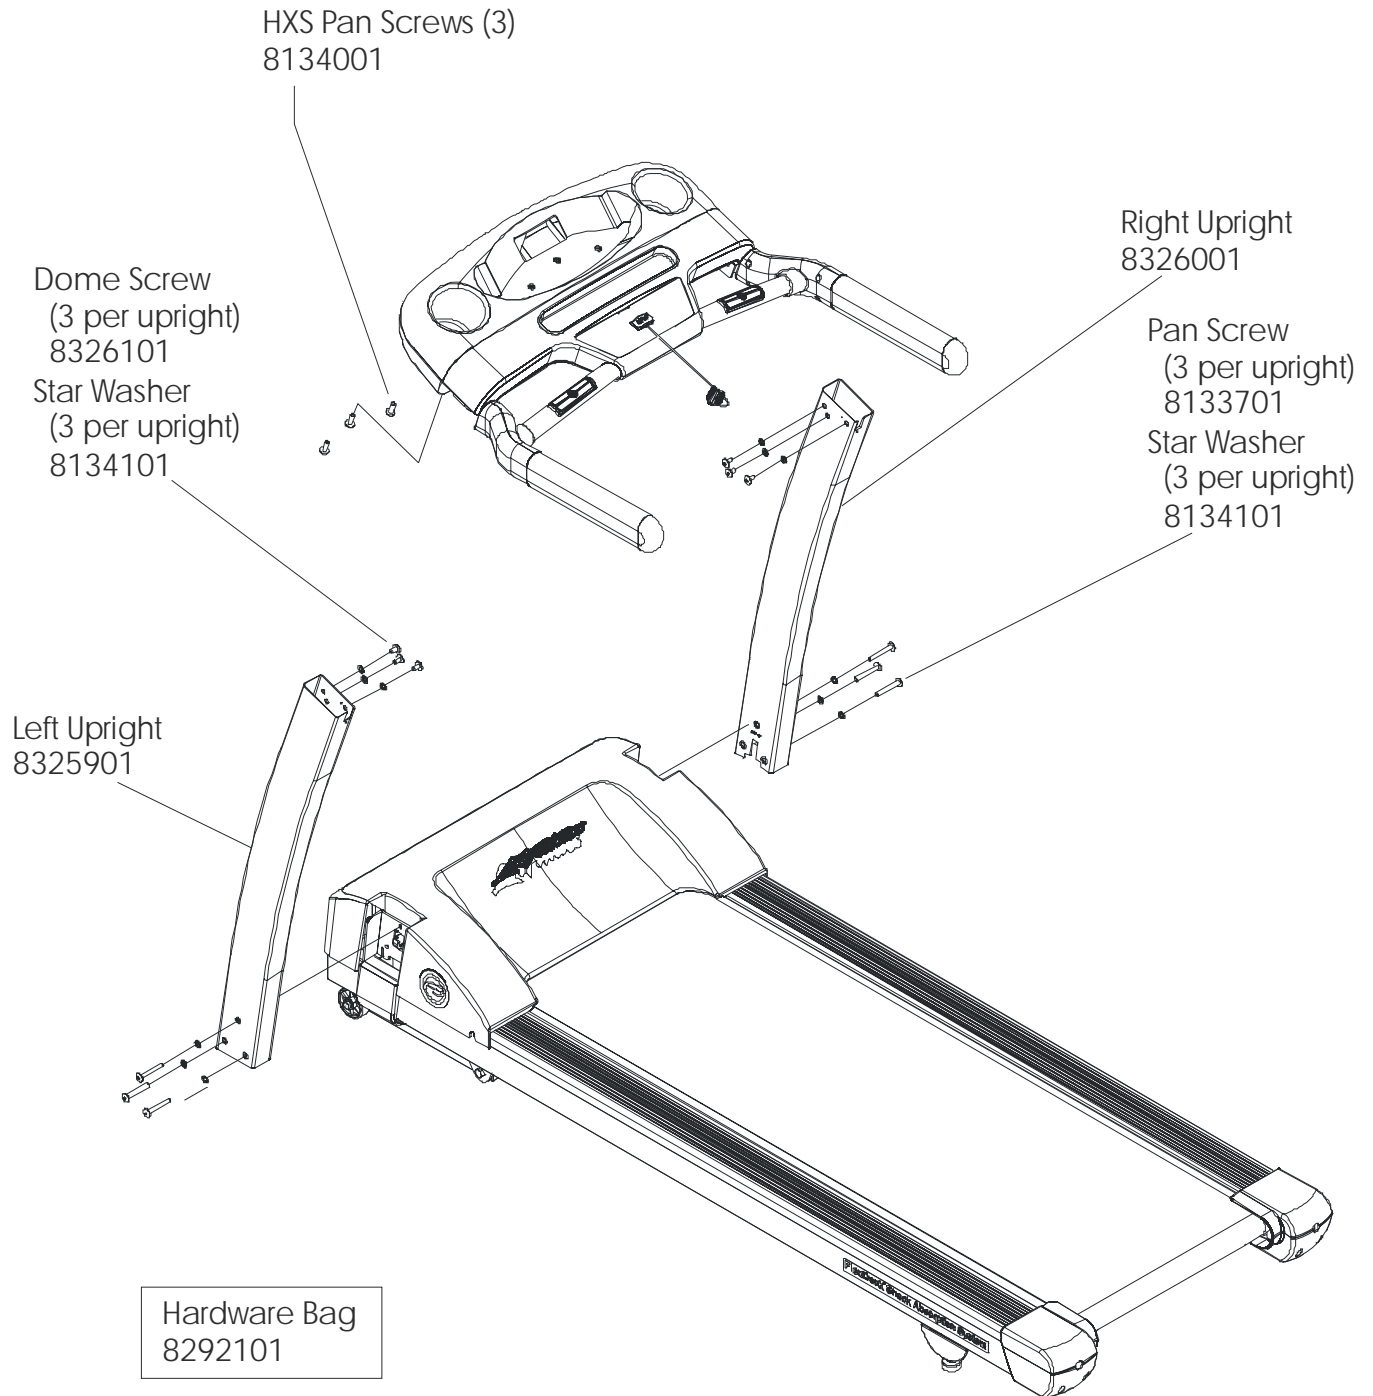

LifeFitness

T3 Consumer Treadmill

Customer Support Services
PARTS MANUAL revised 04 Feb 2011

Console	3
Console Bracket Assembly and Covers	4
Handlebar and Horizontal Bar	5
Striding Belt, Deck, and Rollers.....	6
Motor Cover, Extrusions, and End Caps	7
Uprights	8
Drive Motor, Lift Motor, and Motor Controller.....	9
Deck Springs and Side Extrusion Brackets	10
On/Off Switch, Circuit Breaker, Main Cable, and AC Inlet	11
Transport Wheels, Leg Levelers, and Hardware Bag.....	12
Cables and Miscellaneous	13
Wiring Diagram.....	14

Description	Part No.
BASIC TREADMILL CONSOLE ENG/ENG+MET	BAST-000X-0102
BASIC TREADMILL CONSOLE GER/MET	BAST-020X-0102
ADVANCED TREADMILL CONSOLE ENG/ENG+MET	ADVT-000X-0102
ADVANCED TREADMILL CONSOLE GER/MET	ADVT-020X-0102
CONSOLE-TO-CONSOLE-BASE-ASSEMBLY BOLT	8134001

T3 Consumer Treadmill
 Console Bracket Assembly and Covers

T3-XXXX-0102
 S/N

NOTE:
If replacing either the running belt or the deck, a bottle of silicone (part #8168601) must be ordered.

T3 Consumer Treadmill
 Drive Motor, Lift Motor, and Motor Controller

T3-XXXX-0102
 S/N

Description	Part No.
User/Assy. Manual (English)	8288401
User/Assy. Manual (Ger/Met)	8288501
Hardware Bag Assembly	8292101
Touchup Paint	8186301
CABLE; MOTOR-CONTROL, UPRIGHT, T3	8336201
CABLE, UPRIGHT	8174301
CABLE, CONSOLE, UPRIGHT	8174201
CABLE1, CONSOLE, INTERCONNECT	8174001
CABLE2, CONSOLE, INTERCONNECT	8174101
WIRE, CONTACT HR CONNECT	8344201
WIRE, CONNECT	8344301